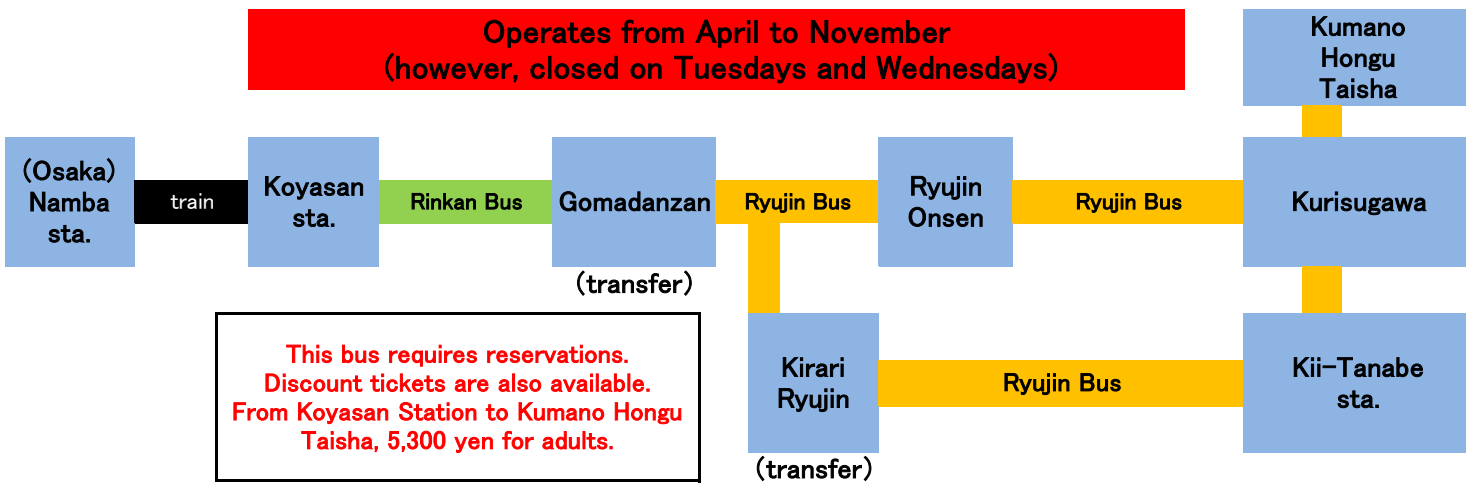

# Koya Ryujin Line timetable (Nankai Railway Namba Station ~ Ryujin Onsen)

## Kumano Hongu Taisha Shrine (Ryujin Onsen)

Thanks to a change in the connecting stop, access to both the Koyasan and Kumano World Heritage areas has been shortened by more than 2hours for even more convenience. Sit back and enjoy a route bus tour of these World Heritage sites. The hidden Ryujin Onsen is Known as one of Japan's top3 beauty hot springs.

Operates from April to November  
(however, closed on Tuesdays and Wednesdays)

This bus requires reservations.  
Discount tickets are also available.  
From Koyasan Station to Kumano Hongu Taisha, 5,300 yen for adults.

# Koyasan & Kumano Access Bus Operation Calendar 2026

(  service 175 days)